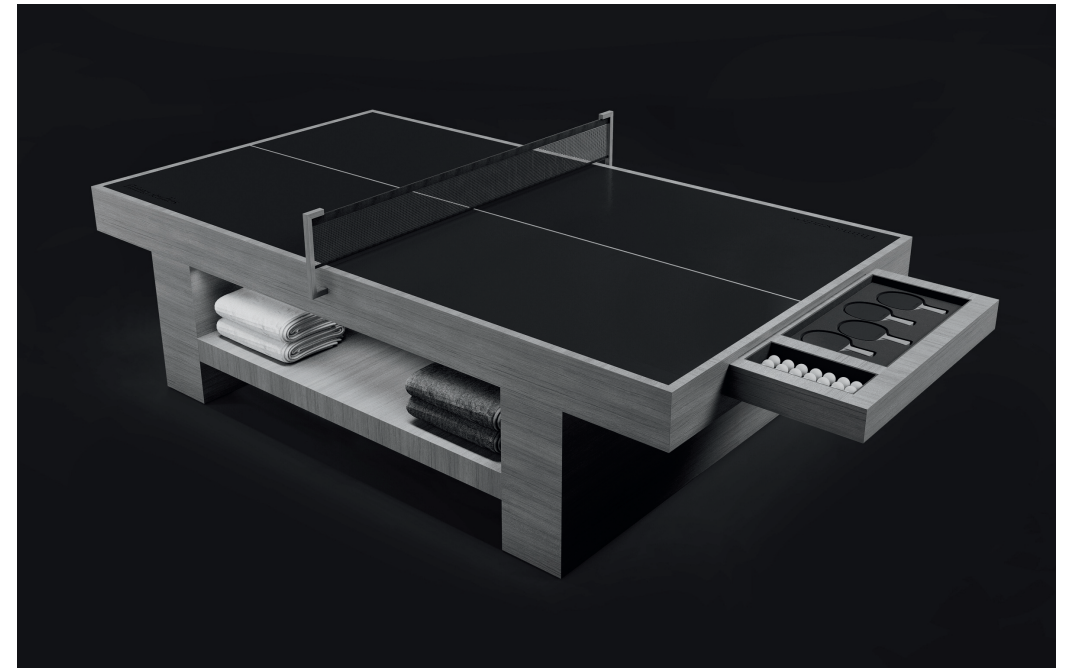

Triple Bench Sofa

108" L x 37" W x 28" H

Teak construction, down cushions, linen wrap

Recessed lighting rear

The Table
Topside / drawer opened / image in color

The Table
Side view / drawer opened / images in black & white