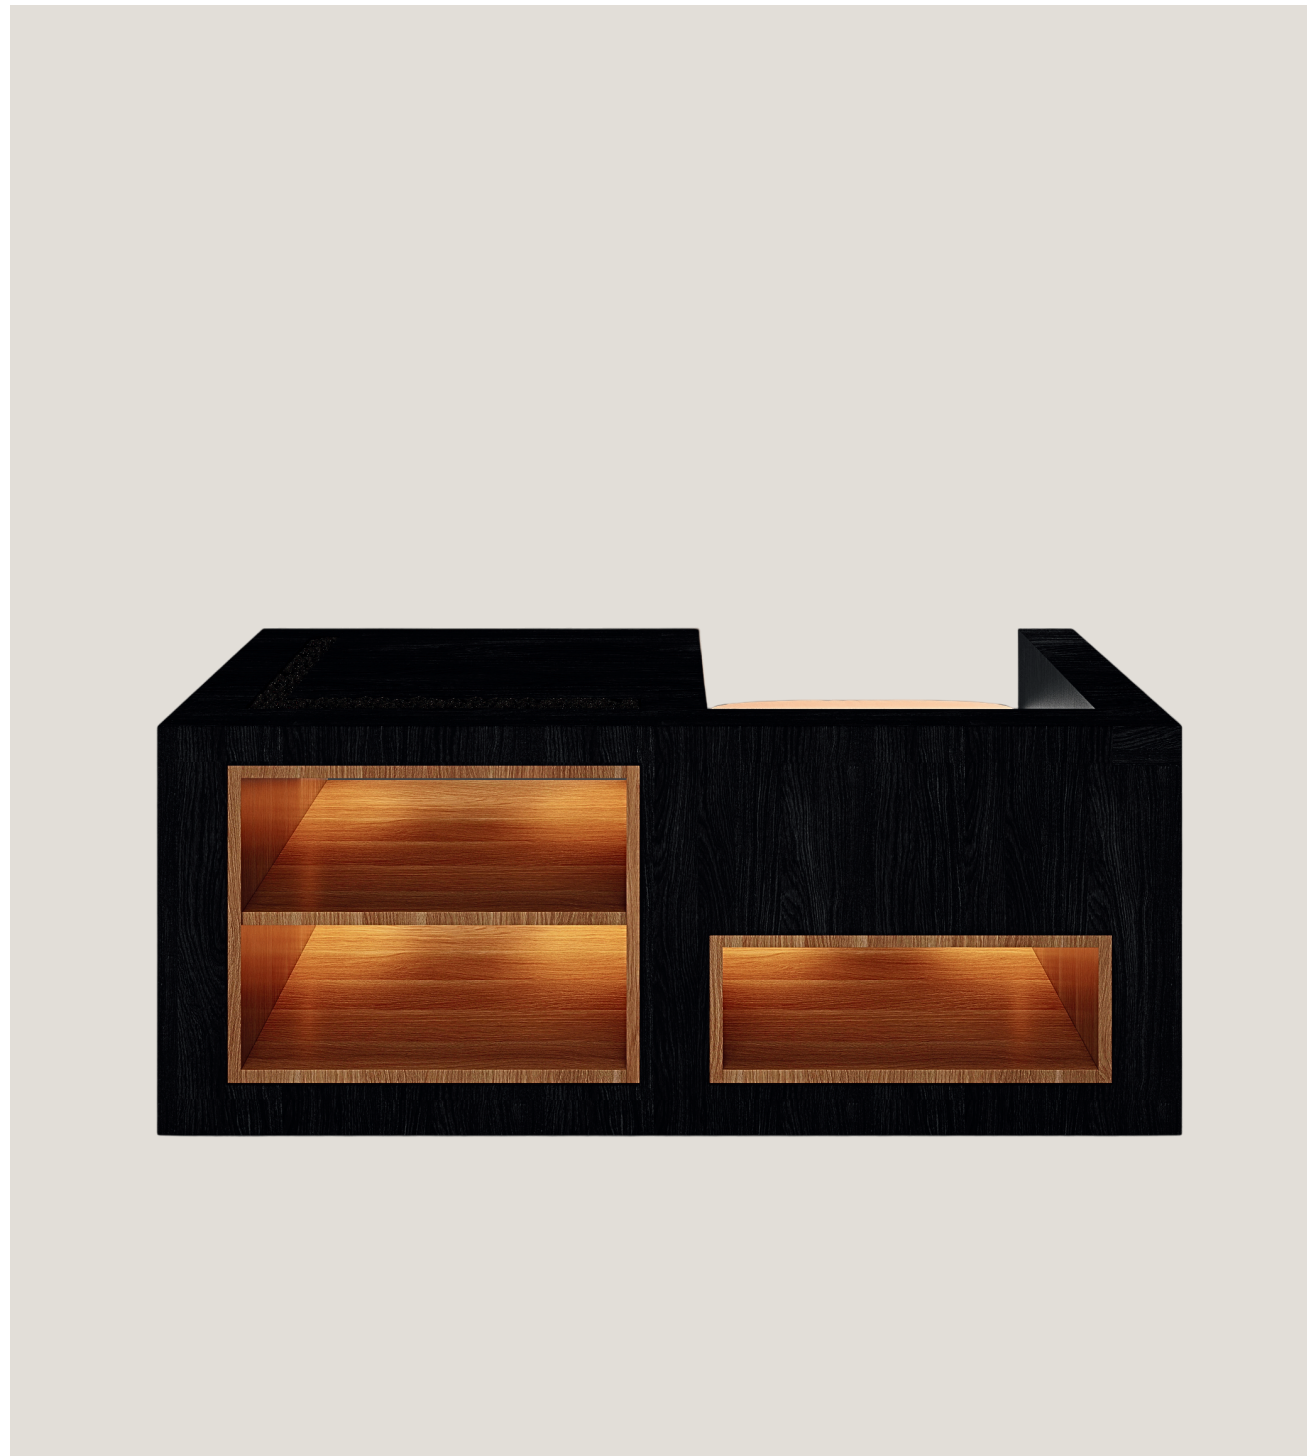

The Bench
Frontside / unfurnished / image in color