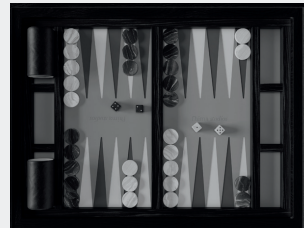

Gray Blue Leather

Baby Blue Leather

Blue Leather

Collection 001 The Playground

The Table
60" L x 26" W x 16" H
Aged Oak | *recessed lighting*

The Bench || x 2 for set
60" L x 22" W x 24" H
Aged Oak | *recessed lighting*

Backgammon Board Insert
26" L x 20" W x 1.5" H
Aged oak, wool base

Chess Board Insert
26" L x 20" W x 0.5" H
Aged oak, wool base

The Box
16" L x 16" W x 3" H
Suede

Checker Pouches
9" L x 7" W x 2" H
Suede