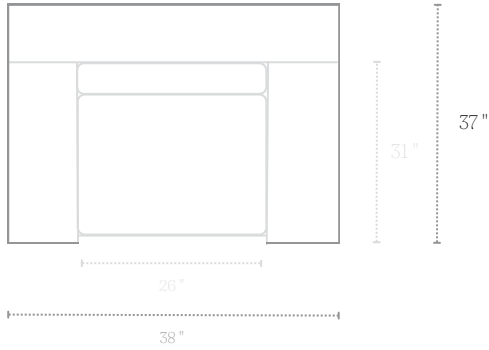

Collection:: 001: The Playground
Set: 002: Table Tennis Oasis
Product: 002: The Chair
Dimensions: 38" L x 37" W x 25" H

The Chair

Top View

Back View

Finishes

Construction [oak]

Premium Indoor & Outdoor Construction [teak]