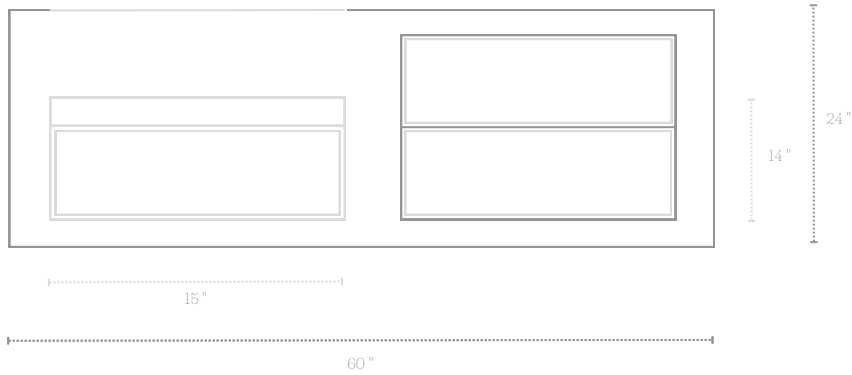

Collection:: 001: The Playground
Set: 001: The Classic Symphony
Product: 002: The Bench
Dimensions: 60" L x 22" W x 24" H

The Bench

Front View

Finishes

Construction [oak]

Cushion [wool or linen]

Cushion included.
Hawaiian lava rocks included.

Price illustrated below is for one bench.
Bench[es] typically sold as pair.

Price

$9,500