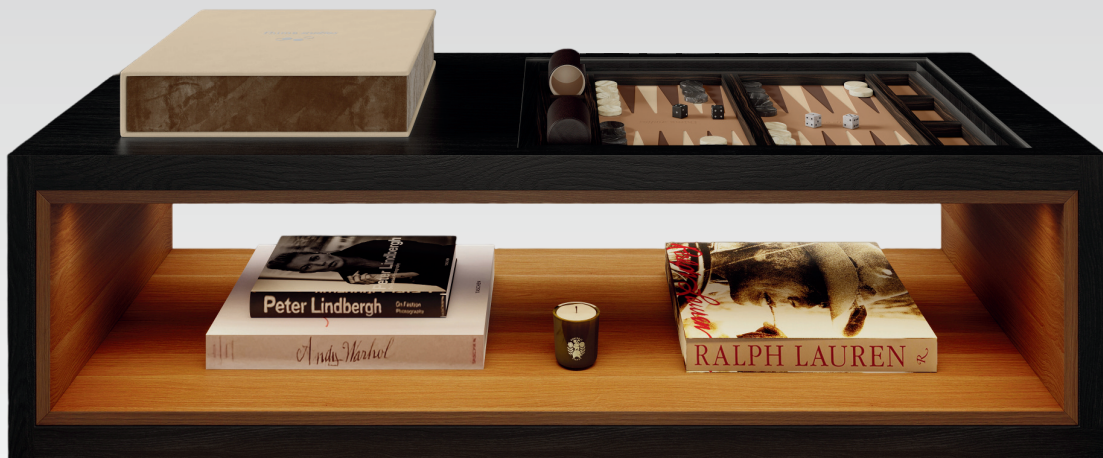

en garde

Product Tear Sheets
Collection 001

collection *road map*

Collection 001: The Playground

Set 001	The Classic Symphony
Product 001	The Table
Product 002	The Bench

Set 002	Table Tennis Oasis
Product 001	The Table
Product 002	The Chair
Product 003	The Triple Bench

Made in Beverly
Hills, CA

Set 001

The Classic Symphony

The Table

Collection 001: The Playground
Set 001: The Classic Symphony
Product 001: The Table

Exterior Shell Selected: Black Brown Oak
Interior Shell Selected: Blonde Oak
Backgammon Board Finish: Brown Leather & Sand Leather

Collection: 001: The Playground
Set: 001: The Classic Symphony
Product: 001: The Table
Dimensions: 60" L x 26" W x 16" H

The Table

Side View

Top View

Finishes

Construction [oak]

Cushion [wool or linen]

Backgammon Leathers